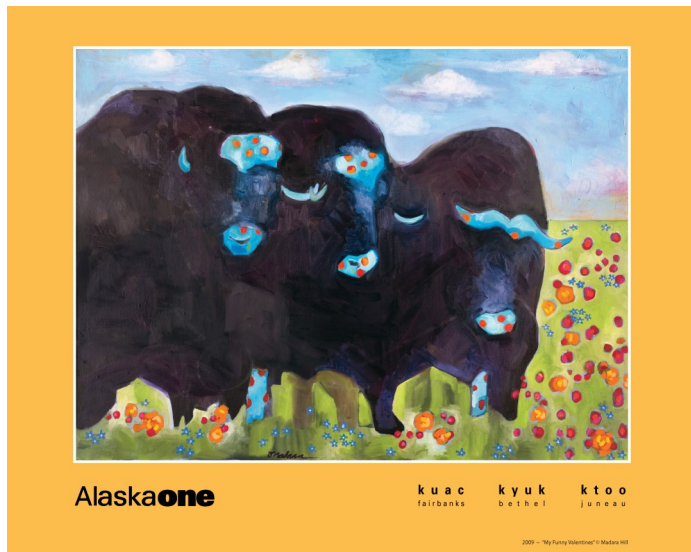

Sue Steinacher
Akpiks and Imuruk
2011

Douglas Yates
Spring Frieze
2010