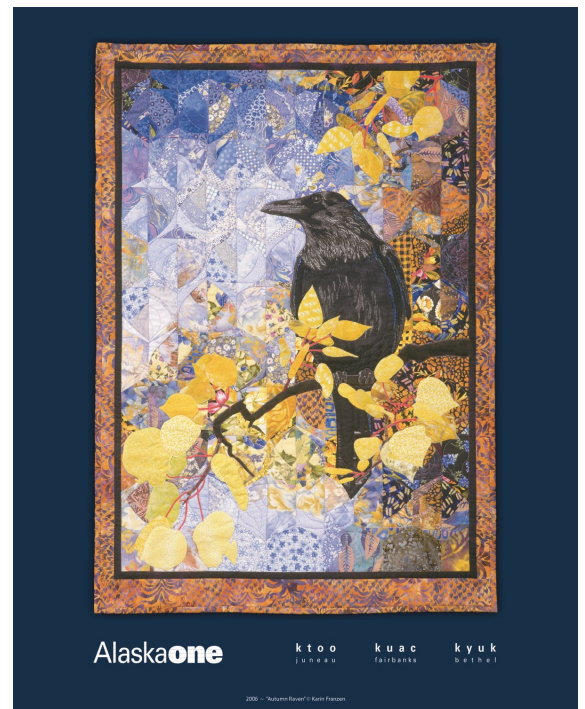

Cynthia West Hanson
Alaskan Wild Iris
2008 (LOW IN STOCK)

K. Franzen
Autumn Raven
2006 (LOW IN STOCK)