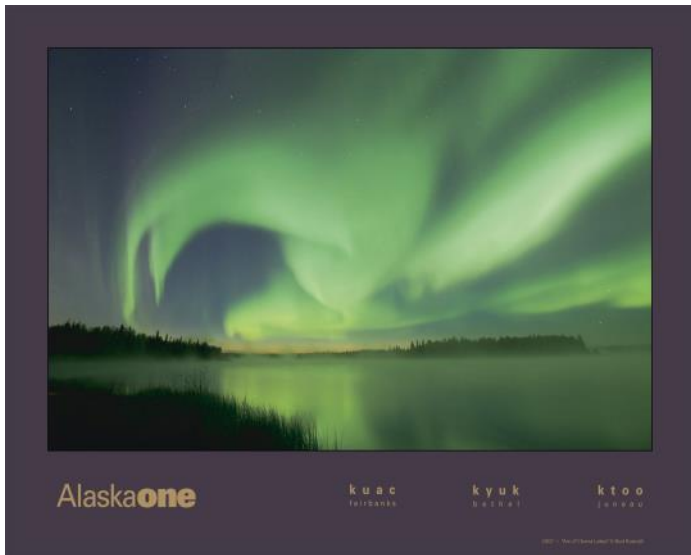

Madara Hill
My Funny Valentines
2009

B. Kuenzli
Arc D'Chena Lakes
2007 (LOW IN STOCK)