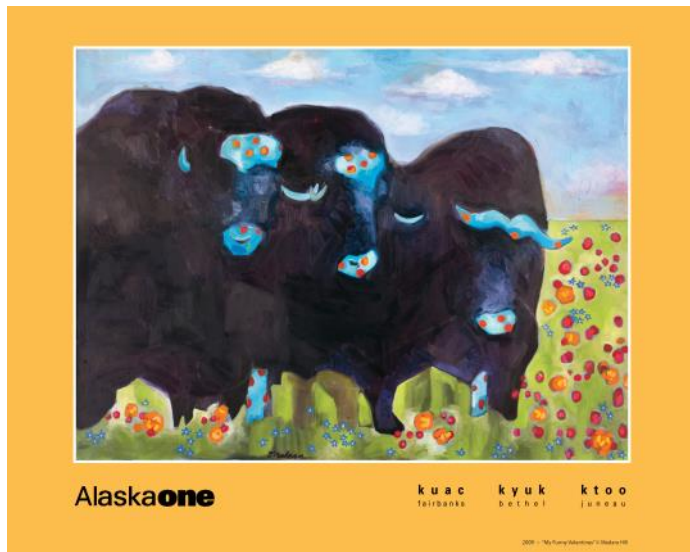

## 1984-2024

The Great One by Vladimir Zhikhartsev ©2024

**KUAC**  
TV 9 • FM 89.9

Vladimir Zhikhartsev  
*The Great One*  
2024

Todd Paris  
*Happy New Year*  
2023

Jessie Hedden  
*Twisted Boardwalk*  
2022

2018 - "Road at Suntrana"

David Mollett  
*Road at Suntrana*  
2018 (SOLD OUT)

**KUAC**  
TV 9 • FM 89.9

Kesler Woodward  
*Daybreak*  
2017

**KUAC**  
TV 9 • FM 89.9

Gail Priday  
*Munchberry*  
2016

Jennifer Moss  
*Caribou Night*  
2015

Iris Sutton  
*Raven and Ermine*  
2014

Tom Payer  
*Ford Dump Truck*  
2013

Ken Whitten  
*Berry Toss*  
2012

Sue Steinacher  
Akpiks and Imuruk  
2011

Douglas Yates  
*Spring Frieze*  
2010

Madara Hill  
*My Funny Valentines*  
2009