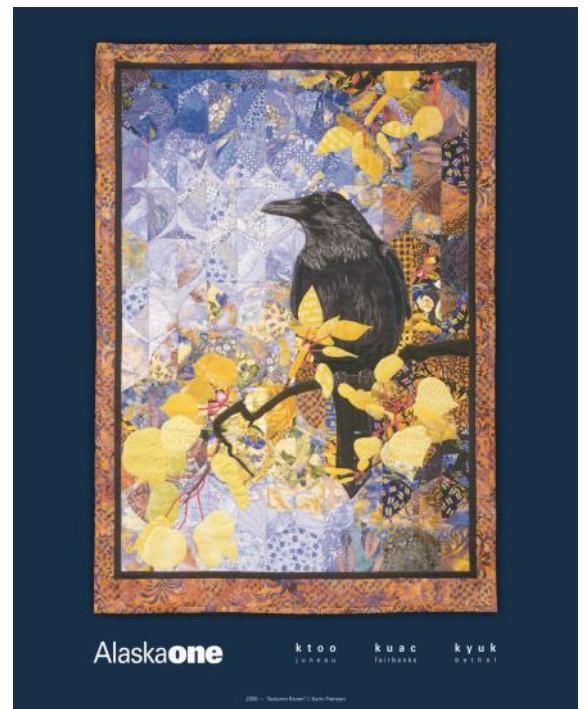

Cynthia West Hanson
Alaskan Wild Iris
2008 (LOW IN STOCK)

K. Franzen
Autumn Raven
2006 (LOW IN STOCK)